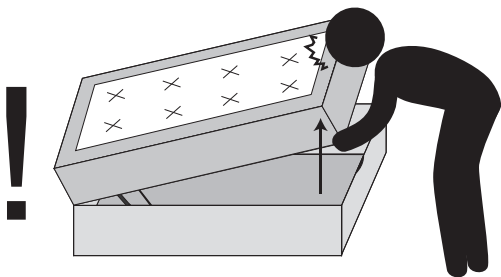

# Sun Garden - Safety instructions 11.2024

The assembly should be carried out on a base

Headboard must stand on the wall for stability

The mattress should be rolled out 48 to achieve full volume

Do not climb into the storage space  
Maximum load 20 KG

Watchout, the bed box can open while unpacking.

Be careful, not to squeeze your head into the bed box

Put the plastic stopper to the gas spring so that the bed box can't close

The piston of the gaspring must be at the top

Grasp the bed on the upper end, while closing