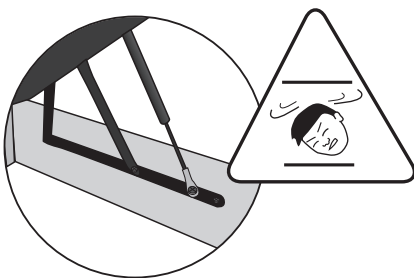

# Sun Garden - Safety instructions 11.2024

The assembly should be carried out on a base

Headboard must stand on the wall for stability

The mattress should be rolled out 48 to achieve full volume

Do not climb into the storage space  
Maximum load 20 KG

Watchout, the bed box can open while unpacking.

Be careful, not to squeeze your head into the bed box

Put the plastic stopper to the gas spring so that the bed box can't close

The piston of the gaspring must be at the top