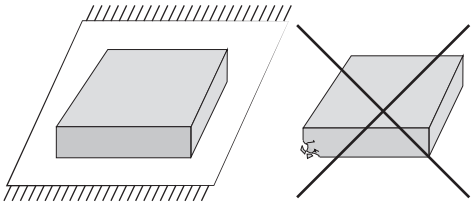

# Sun Garden - Safety instructions 11.2024

The assembly should be carried out on a base

Headboard must stand on the wall for stability

The mattress should be rolled out 48 to achieve full volume

Do not climb into the storage space  
Maximum load 20 KG

Watchout, the bed box can open while unpacking.

Be careful, not to squeeze your head into the bed box

Put the plastic stopper to the gas spring so that the bed box can't close

The piston of the gaspring must be at the top