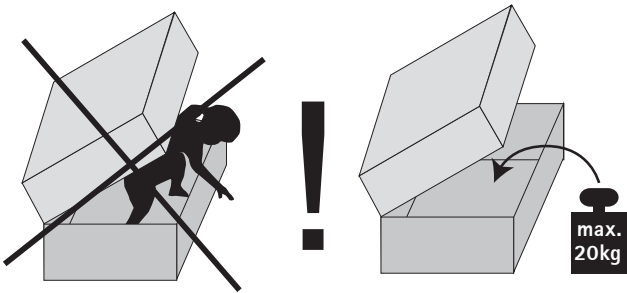

# Sun Garden - Safety instructions 11.2024

The assembly should be carried out on a base

Headboard must stand on the wall for stability

The mattress should be rolled out 48 to achieve full volume

Do not climb into the storage space  
Maximum load 20 KG

Watchout, the bed box can open while unpacking.

Be careful, not to squeeze your head into the bed box

Put the plastic stopper to the gas spring so that the bed box can't close

The piston of the gaspring must be at the top