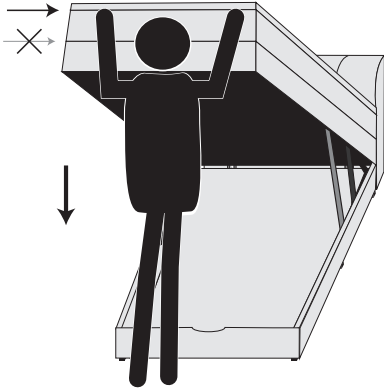

# Sun Garden - Safety instructions 11.2024

The assembly should be carried out on a base

Headboard must stand on the wall for stability

The mattress should be rolled out 48 to achieve full volume

Do not climb into the storage space  
Maximum load 20 KG

Watchout, the bed box can open while unpacking.

Be careful, not to squeeze your head into the bed box

Put the plastic stopper to the gas spring so that the bed box can't close

The piston of the gaspring must be at the top

Grasp the bed on the upper end, while closing