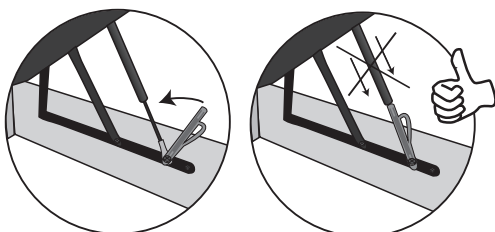

# Sun Garden - Safety instructions 11.2024

The assembly should be carried out on a base

Headboard must stand on the wall for stability

The mattress should be rolled out 48 to achieve full volume

Do not climb into the storage space  
Maximum load 20 KG

Watchout, the bed box can open while unpacking.

Be careful, not to squeeze your head into the bed box

Put the plastic stopper to the gas spring so that the bed box can't close

The piston of the gaspring must be at the top

Grasp the bed on the upper end, while closing